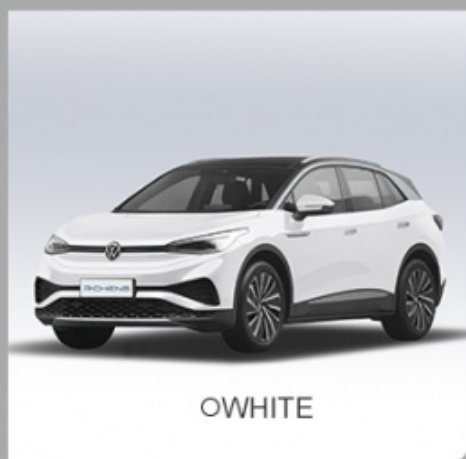

HOT SALES COLORS DISPLAY

RUICHENG Chengdu Ruicheng Automobile Service Co., Ltd.

19158810053

mango@ruichengauto.com

electriccars-ev.com

Hall 5, No. 1, Yinhe Road, Damian Street Chengdu City, Sichuan Province, China