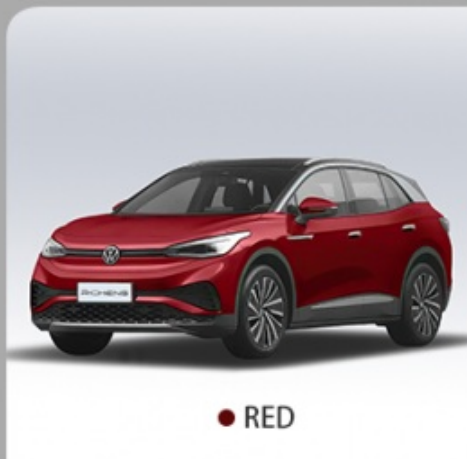

HOT SALES COLORS DISPLAY

RUICHENG Chengdu Ruicheng Automobile Service Co., Ltd.

19158810053

mango@ruichengauto.com

electriccars-ev.com

Hall 5, No. 1, Yinhe Road, Damian Street Chengdu City, Sichuan Province, China