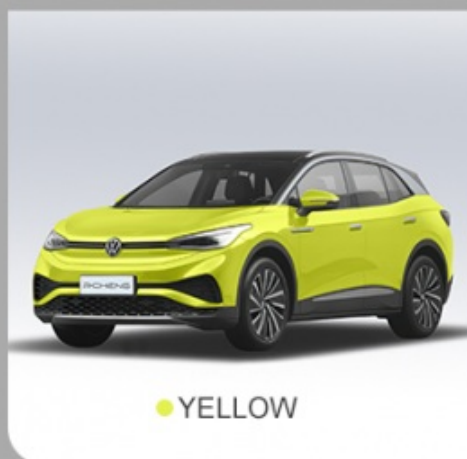

HOT SALES COLORS DISPLAY

RUICHENG Chengdu Ruicheng Automobile Service Co., Ltd.

19158810053

mango@ruichengauto.com

electriccars-ev.com

Hall 5, No. 1, Yinhe Road, Damian Street Chengdu City, Sichuan Province, China