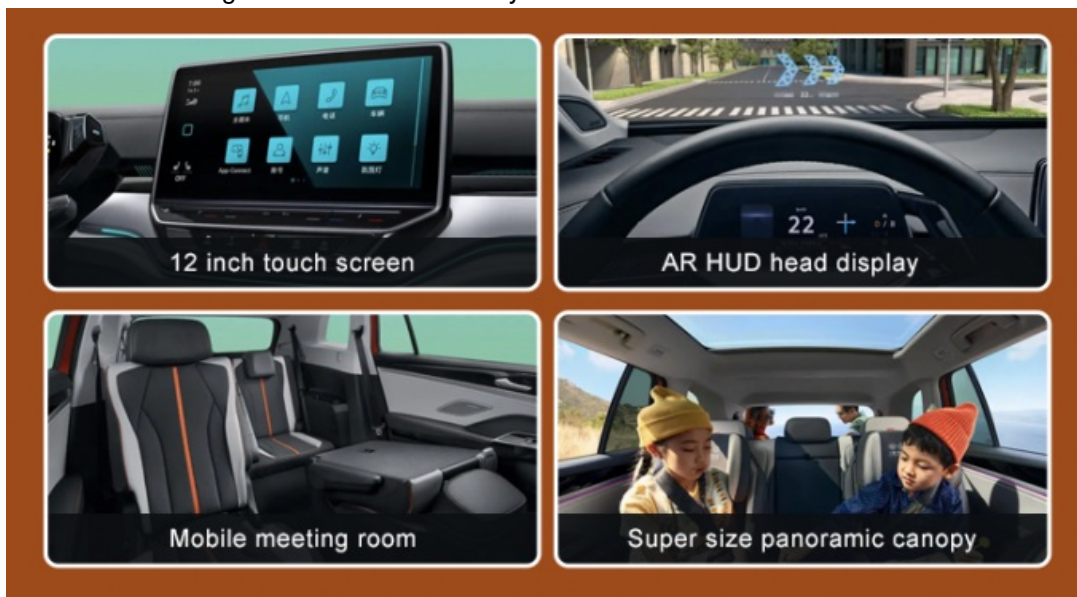

**As talented as an SUV as sustainable as an ID**

Intelligent LED headlamp  
ID. Welcome light interaction  
Large size panoramic canopy  
21 inch aluminum wheel

**IQ. LIGHT**

All ID6 Crozz  
equipped matrix  
LED lens matrix  
headlights

**Elegant interior**

All ID6 Crozz equipped matrix LED lens matrix headlights

## INTELLIGENT COCKPIT

Full touch steering wheel and function keys

### Intelligent cockpit

Full touch steering wheel and function keys